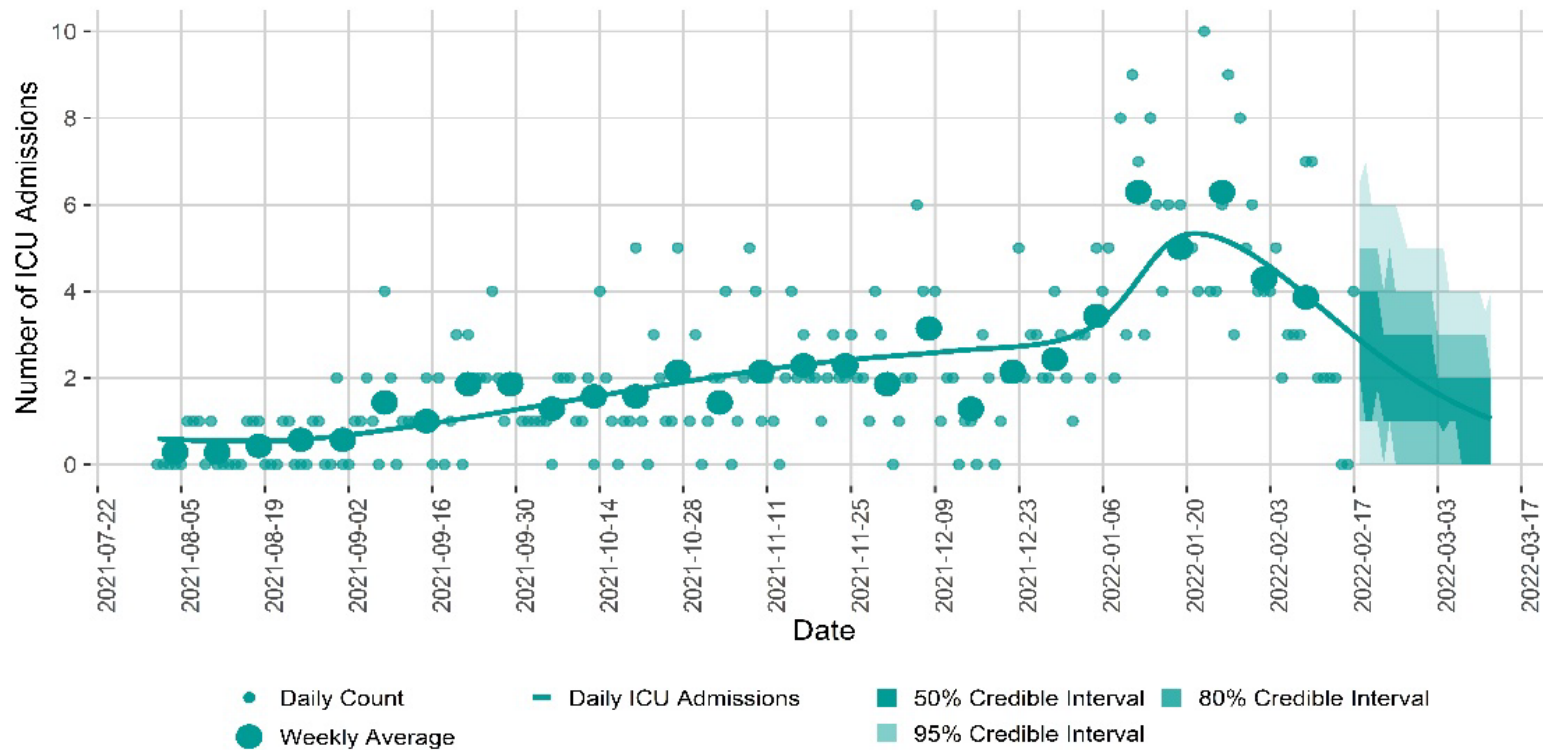

COVID-19 NOVEL CORONAVIRUS

Manitoba 

COVID-19 MODELLING

Dr. Brent Roussin

February 24, 2022

COVID Hospital Admissions

Data Updated: 2022-02-18

COVID ICU Admissions

Data Updated: 2022-02-18

COVID-19 NOVEL CORONAVIRUS

Manitoba 

COVID-19 MODELLING

Dr. Brent Roussin

February 24, 2022