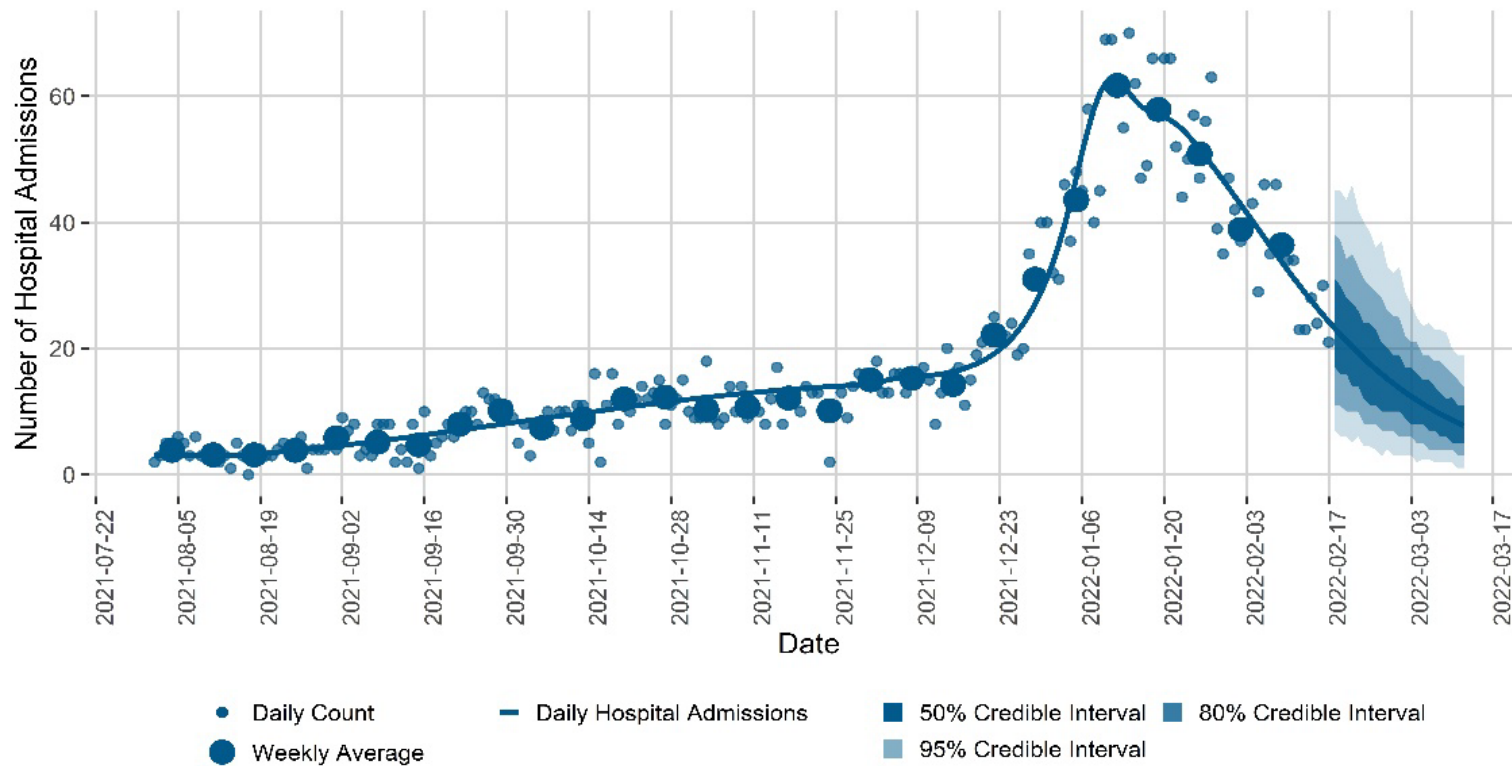

COVID-19 NOVEL CORONAVIRUS

Manitoba 

COVID-19 MODELLING

Dr. Brent Roussin

February 24, 2022

COVID Hospital Admissions

Data Updated: 2022-02-18

COVID ICU Admissions

Data Updated: 2022-02-18

COVID-19 NOVEL CORONAVIRUS

Manitoba 

COVID-19 MODELLING

Dr. Brent Roussin

February 24, 2022